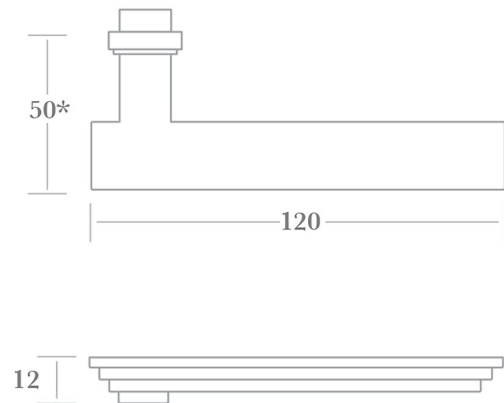

Classic Lever Handle

Product image

Dimensions drawing (DIM)

Reference

SCLL05

Description

Rosettes and backplates available separately - options include plain latch, euro profile cutout, lever key cutout and WC turn & release. Alternatively, if rosettes are selected, separate escutcheons and privacy sets are available. All standard finishes available - Polished Brass, Satin Brass, Polished Chrome, Polished Nickel, Satin Chrome, Satin Nickel, Antique Brass, Dark Bronze and Matt Black