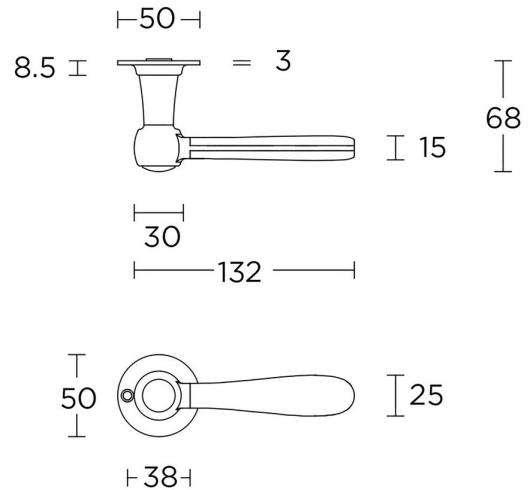

BOSCO lever handle on sprung round rose

Product image

Dimensions drawing (DIM)

Reference

SFOL07

Description

Available as standard on a sprung round rose, options include supplied with euro profile escutcheon, lever key escutcheon & WC & turn. Available in Brass, Satin Stainless Steel & Polished Stainless Steel