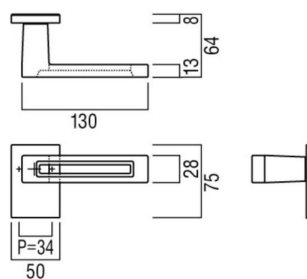

KINZOKU KAKO

Product image

Dimensions drawing (DIM)

Reference

SEAL003

Description

Introducing the Kinzoku Kako Lever Handle, a stunning piece of architectural ironmongery that fuses Japanese tradition with contemporary design. The name "Kinzoku Kako" translates to "Metal Patina" in Japanese, an apt name for this Lever Handle's unique and textured appearance.

Measuring in at 130×75×64mm, the Kinzoku Kako Lever Handle is the perfect size for any standard door. Its ergonomic design ensures a comfortable grip every time, while its solid construction provides long-lasting durability.