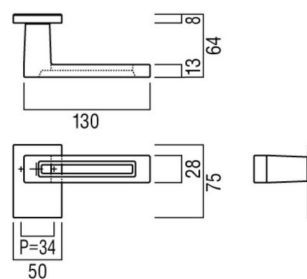

KINZOKU KAKO

Product image

Dimensions drawing (DIM)

Reference

SEAL003

Description

Introducing the Kinzoku Kako Lever Handle, a stunning piece of architectural ironmongery that fuses Japanese tradition with contemporary design. The name "Kinzoku Kako" translates to "Metal Patina" in Japanese, an apt name for this Lever Handle's unique and textured appearance.

Measuring in at 130×75×64mm, the Kinzoku Kako Lever Handle is the perfect size for any standard door. Its ergonomic design ensures a comfortable grip every time, while its solid construction provides long-lasting durability.