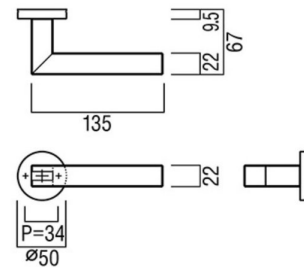

## TEKKOU

Product image

Dimensions drawing (DIM)

Measuring in at 135×50×67mm, the Tekkou Lever Handle is the perfect size for any standard door. Its sleek and modern design will complement any interior style, from minimalist to industrial chic.

Whether you're looking to upgrade your home or office, the Tekkou Lever Handle is the perfect choice. With its stylish design and durable construction, this architectural ironmongery piece is sure to provide years of reliable use and add a touch of sophistication to any space.