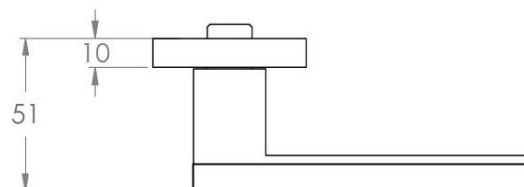

Lever handle on round rose

Product image

Dimensions drawing (DIM)

Reference

SPAL10

Description

Lever handle on round rose