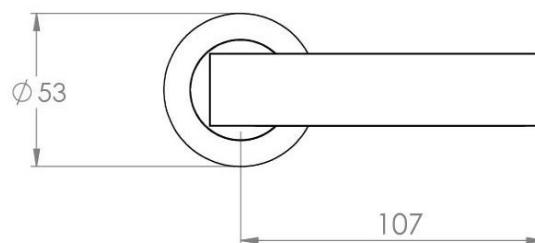

Lever handle on round rose

Product image

Dimensions drawing (DIM)

Reference

SPAL10

Description

Lever handle on round rose