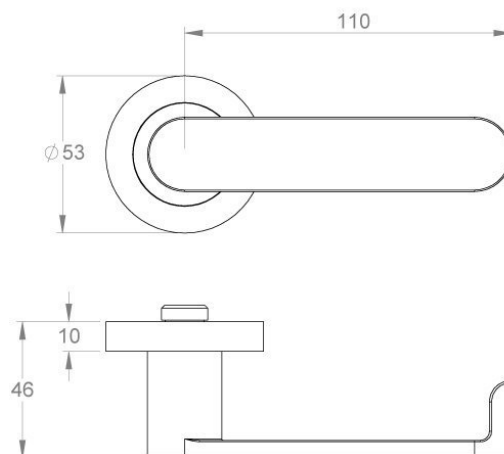

Lever handle on round rose

Product image

Dimensions drawing (DIM)

Reference

SPAL08

Description

Lever handle on round rose