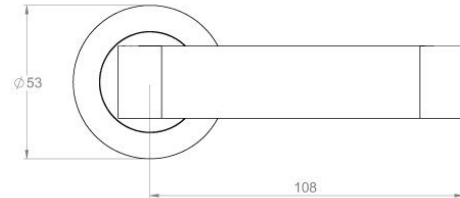

## Lever handle on round rose

Product image

Dimensions drawing (DIM)

### Description

Lever handle on round rose