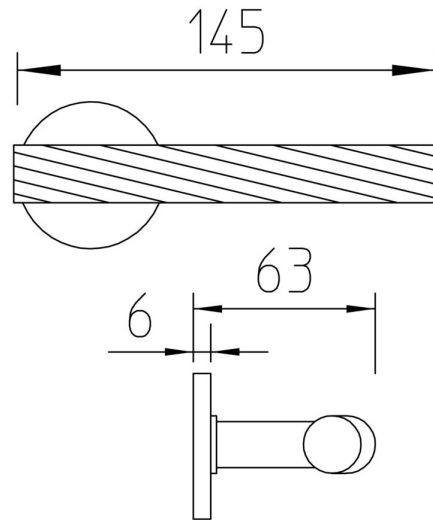

I Laghi level handle on round & oval rose

Product image

Dimensions drawing (DIM)

Reference

SILL07

Description

Available as standard on sprung round rose.

Options include supplied with euro profile escutcheon, lever key escutcheon and WC turn & release.