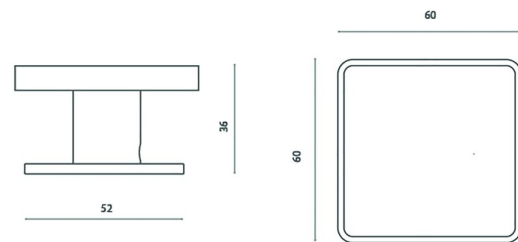

Tirreno knob handle on square rose

Product image

Dimensions drawing (DIM)

Reference

STRK04

Description

Available singularly as plain latch or with matching roses with euro profile cutout, lever key cutout and WC turn & release.