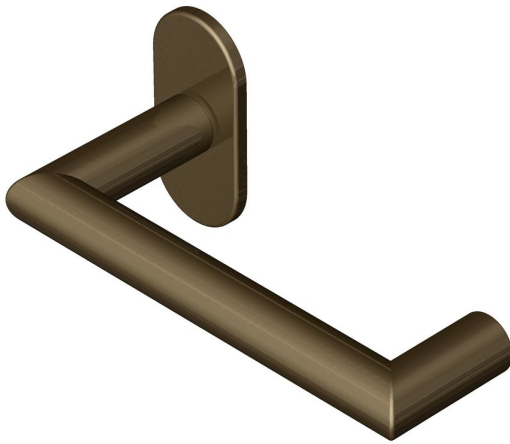

Mitred return lever handle 16mm dia on oval rose

Product image

Dimensions drawing (DIM)

**Reference**

FL106 16 OR4 MBZ

**Finish**

Incasa medium bronze

**Material**

Brass

**Backplate**

OR4

**Description**

- Solid lever handle
- Concealed fixing
- High performance bearing rose
- Back to back fixing
- Conforms to EN1906 high usage
- Suitable for use on fire doors