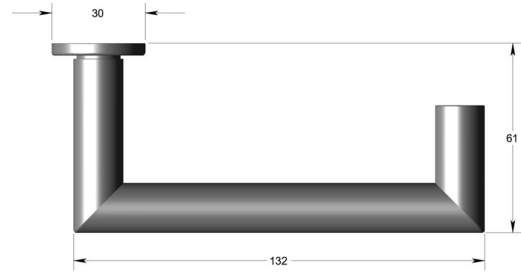

Mitred return lever handle 16mm dia on oval rose

Product image

Dimensions drawing (DIM)

**Reference**

FL106 16 OR4 MBZ

**Finish**

Incasa medium bronze

**Material**

Brass

**Backplate**

OR4

**Description**

- Solid lever handle
- Concealed fixing
- High performance bearing rose
- Back to back fixing
- Conforms to EN1906 high usage
- Suitable for use on fire doors