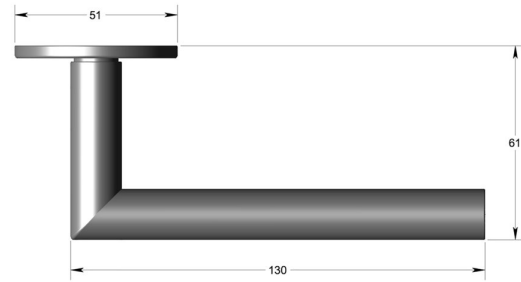

Mitred lever handle 16mm dia on round rose

Product image

Dimensions drawing (DIM)

**Reference**

FL105 16 RR4 SPVDCU

**Finish**

Incasa satin PVD copper

**Material**

Stainless steel 316

**Backplate**

RR4

**Description**

16mm dia solid round section handle  
 Concealed fixing  
 High performance bearing rose  
 Back to back fixings  
 Conforms to EN1906 high usage  
 Suitable for use on fire doors