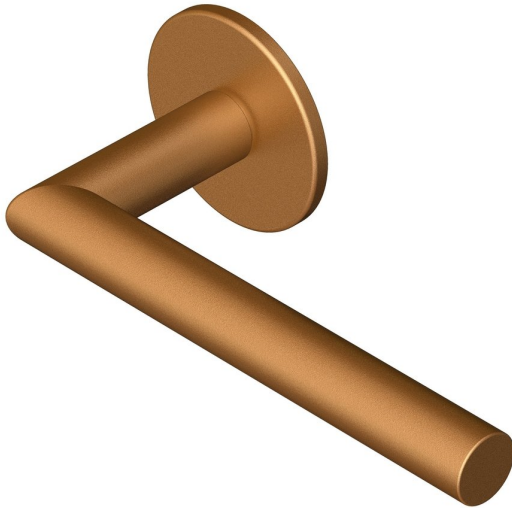

Mitred lever handle 16mm dia on round rose

Product image

Dimensions drawing (DIM)

**Reference**

FL105 16 RR4 SPVDCU

**Finish**

Incasa satin PVD copper

**Material**

Stainless steel 316

**Backplate**

RR4

**Description**

16mm dia solid round section handle  
 Concealed fixing  
 High performance bearing rose  
 Back to back fixings  
 Conforms to EN1906 high usage  
 Suitable for use on fire doors