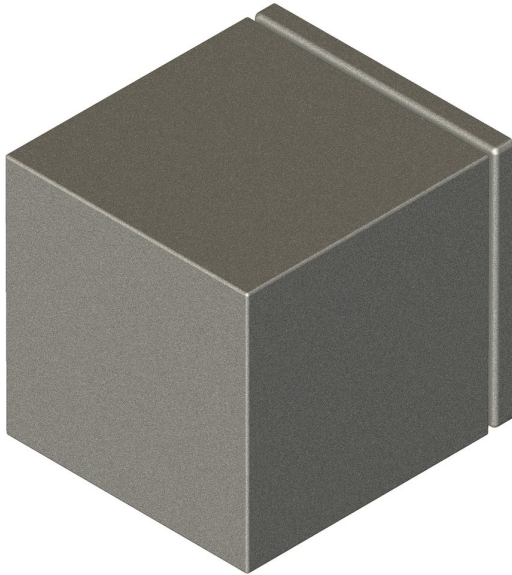

## 50mm CUBE knob on square rose

Product image

Dimensions drawing (DIM)

**Reference**

FKN005 SR4 SSS

**Finish**

Incasa satin stainless steel

**Material**

Stainless steel 316

**Backplate**

SR4

**Description**

Solid mortice knob  
 Concealed fixing  
 High performance bearing rose  
 Back to back fixings  
 Conforms to EN1906 high usage  
 Suitable for use on fire doors