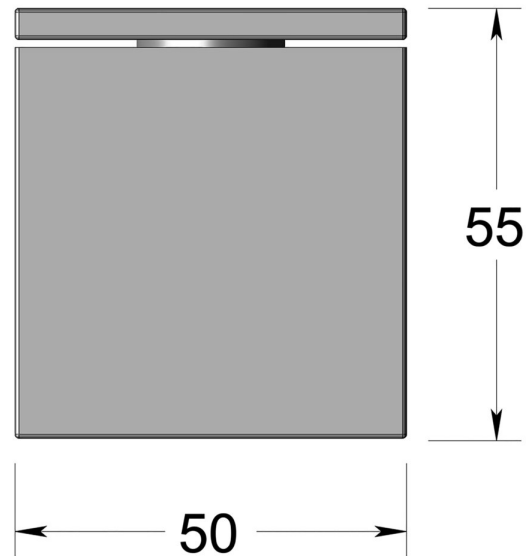

## 50mm CUBE knob on square rose

Product image

Dimensions drawing (DIM)

**Reference**

FKN005 SR4 SSS

**Finish**

Incasa satin stainless steel

**Material**

Stainless steel 316

**Backplate**

SR4

**Description**

Solid mortice knob  
 Concealed fixing  
 High performance bearing rose  
 Back to back fixings  
 Conforms to EN1906 high usage  
 Suitable for use on fire doors