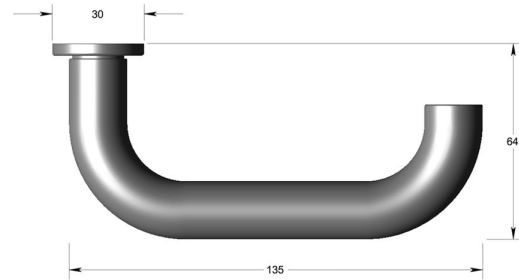

Safety lever handle 19mm dia on oval rose

Product image

Dimensions drawing (DIM)

Reference

FL104 19 OR4 MBZ

Finish

Incasa medium bronze

Material

Brass

Backplate

OR4

Description

19mm dia solid round section handle
 Concealed fixing
 High performance bearing rose
 Back to back fixings
 Conforms to EN1906 high usage
 Suitable for use on fire doors