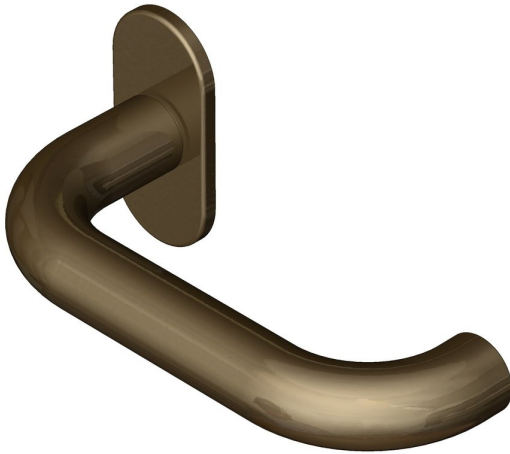

Safety lever handle 19mm dia on oval rose

Product image

Dimensions drawing (DIM)

Reference

FL104 19 OR4 MBZ

Finish

Incasa medium bronze

Material

Brass

Backplate

OR4

Description

19mm dia solid round section handle
 Concealed fixing
 High performance bearing rose
 Back to back fixings
 Conforms to EN1906 high usage
 Suitable for use on fire doors