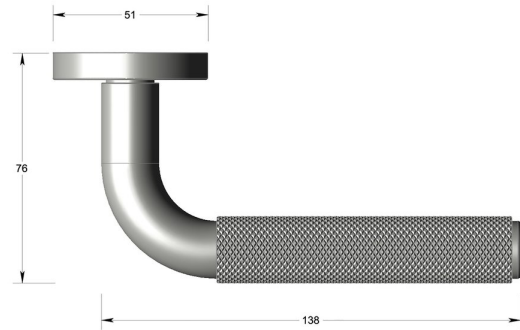

Straight lever with knurled grip on round rose

Product image

Dimensions drawing (DIM)

Reference

FL103 RR9 MBZ

Finish

Incasa medium bronze

Material

Brass

Backplate

RR9

Description

Solid lever handle
 Concealed fixing
 High performance bearing rose
 Back to back fixing
 Conforms to EN1906 high usage
 Suitable for use on fire doors