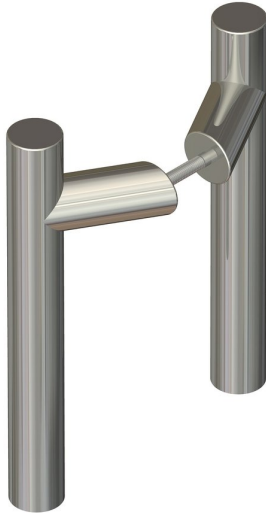

## Cupronickel T-bar Cranked pull handle

Product image

Dimensions drawing (DIM)

**Reference**

FP015 32 PCuNi

**Material**

Cupronickel

**Finish**

Cupronickel polished

**Diameter**

32mm

**Description**

Thick walled tubular pull handle  
 Available any length up to 2400mm  
 May require additional supports depending on length  
 Fixings available for most door construction