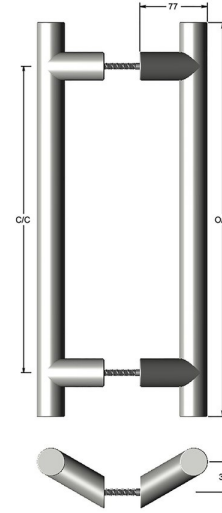

## Cupronickel T-bar Cranked pull handle

Product image

Dimensions drawing (DIM)

**Reference**

FP015 32 PCuNi

**Material**

Cupronickel

**Finish**

Cupronickel polished

**Diameter**

32mm

**Description**

Thick walled tubular pull handle  
 Available any length up to 2400mm  
 May require additional supports depending on length  
 Fixings available for most door construction