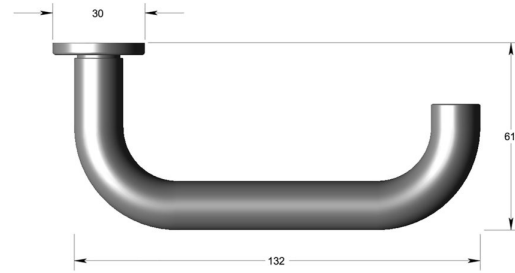

Safety lever handle 16mm dia on oval rose

Product image

Dimensions drawing (DIM)

Reference

FL104 16 OR4 PPVDBK

Finish

Incasa polished PVD black

Material

Stainless steel 316

Backplate

OR4

Description

16mm dia solid round section handle
 Concealed fixing
 High performance bearing rose
 Back to back fixings
 Conforms to EN1906 high usage
 Suitable for use on fire doors