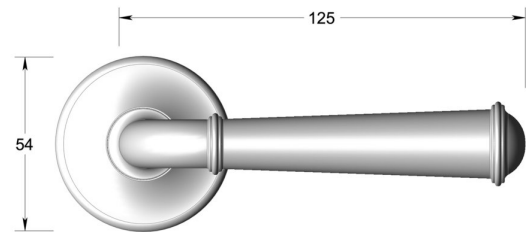

## Period lever handle on round rose

Product image

Dimensions drawing (DIM)

**Reference**

FL202 TR04 PBKNI

**Finish**

Trad polished black nickel

**Material**

Brass

**Backplate**

TR04

**Description**

Solid cast handle  
 Concealed fixing  
 High performance bearing  
 Supplied with fixings for timber