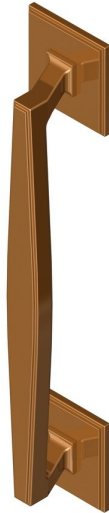

Traditional Art Deco pull handle on rose

Product image

Dimensions drawing (DIM)

Reference

TP006 TR19 PCU

Finish

Trad polished copper

Material

Brass

Backplate

TR19

Description

Solid cast handle
 High quality and hand finished
 Bolt through or back to back fixing
 Available with various backplates and roses