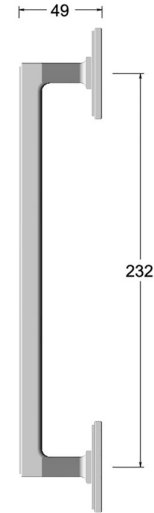

Traditional Art Deco pull handle on rose

Product image

Dimensions drawing (DIM)

Reference

TP006 TR19 PCU

Finish

Trad polished copper

Material

Brass

Backplate

TR19

Description

Solid cast handle
 High quality and hand finished
 Bolt through or back to back fixing
 Available with various backplates and roses