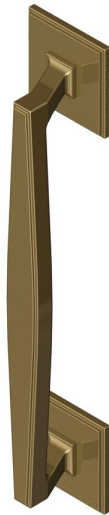

## Traditional Art Deco pull handle on rose

Product image

Dimensions drawing (DIM)

**Reference**

TP006 TR19 ABR

**Finish**

Trad antique brass

**Material**

Brass

**Backplate**

TR19

**Description**

Solid cast handle  
 High quality and hand finished  
 Bolt through or back to back fixing  
 Available with various backplates and roses