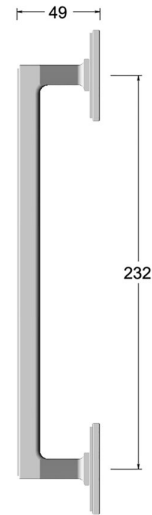

## Traditional Art Deco pull handle on rose

Product image

Dimensions drawing (DIM)

**Reference**

TP006 TR19 ABR

**Finish**

Trad antique brass

**Material**

Brass

**Backplate**

TR19

**Description**

Solid cast handle  
 High quality and hand finished  
 Bolt through or back to back fixing  
 Available with various backplates and roses