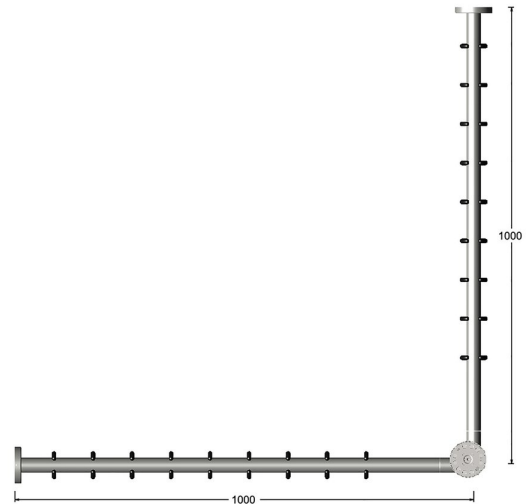

Corner shower rail with ceiling support

Product image

Dimensions drawing (DIM)

Reference

FGR253 1000 Light Ye

Finish

PA6 Light Yellow

Material

Aluminium

Length

1000mm

Description

Heavy duty shower rail
 Concealed fixings
 150kg weight capacity
 Conforms to EN 12182
 Fixing packs available for most wall constructions