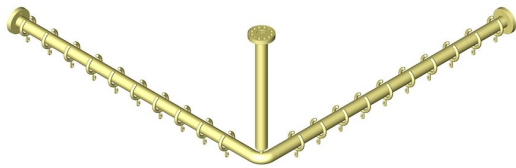

Corner shower rail with ceiling support

Product image

Dimensions drawing (DIM)

Reference

FGR253 1000 Light Ye

Finish

PA6 Light Yellow

Material

Aluminium

Length

1000mm

Description

Heavy duty shower rail
 Concealed fixings
 150kg weight capacity
 Conforms to EN 12182
 Fixing packs available for most wall constructions