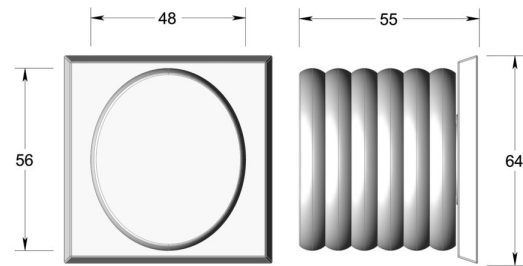

Contemporary knob on square rose

Product image

Dimensions drawing (DIM)

Reference

TK008 TR20 EBZ

Finish

Trad ebony bronze

Material

Brass

Backplate

TR20

Description

Solid brass knob
 Concealed fixing
 Supplied with fixings for timber
 O Other backplate options and sizes available