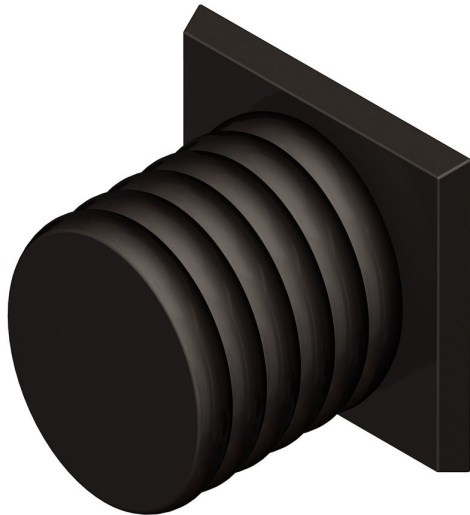

Contemporary knob on square rose

Product image

Dimensions drawing (DIM)

Reference

TK008 TR20 EBZ

Finish

Trad ebony bronze

Material

Brass

Backplate

TR20

Description

Solid brass knob
 Concealed fixing
 Supplied with fixings for timber
 O Other backplate options and sizes available