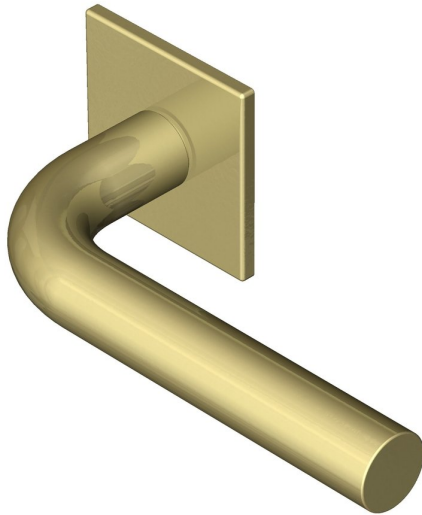

Straight lever handle 19mm dia on square rose

Product image

Dimensions drawing (DIM)

Reference

FL102 19 SR4 PB

Finish

Incasa polished brass

Material

Brass

Backplate

SR4

Description

19mm dia solid round section handle
 Concealed fixing
 High performance bearing rose
 Back to back fixings
 Conforms to EN1906 high usage
 Suitable for use on fire doors