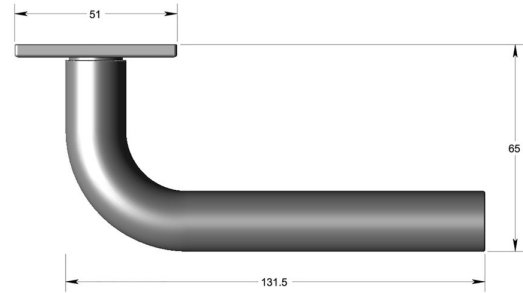

Straight lever handle 19mm dia on square rose

Product image

Dimensions drawing (DIM)

Reference

FL102 19 SR4 PB

Finish

Incasa polished brass

Material

Brass

Backplate

SR4

Description

19mm dia solid round section handle
 Concealed fixing
 High performance bearing rose
 Back to back fixings
 Conforms to EN1906 high usage
 Suitable for use on fire doors