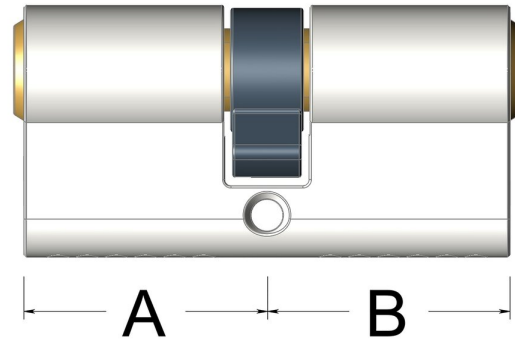

## Euro profile Double cylinder

Product image

Dimensions drawing (DIM)

**Reference**

FCY011 C690

**Material**

Brass

**Finish**

LC690 midnight black

**Description**

6 pin Franchi unique key section  
 Available master keyed, to pass, or standard differ  
 3,5mm increased thickness nickel silver keys  
 Optional register security card  
 Tested to EN 1303 : 2005  
 Compatible with other Franchi cylinder shapes