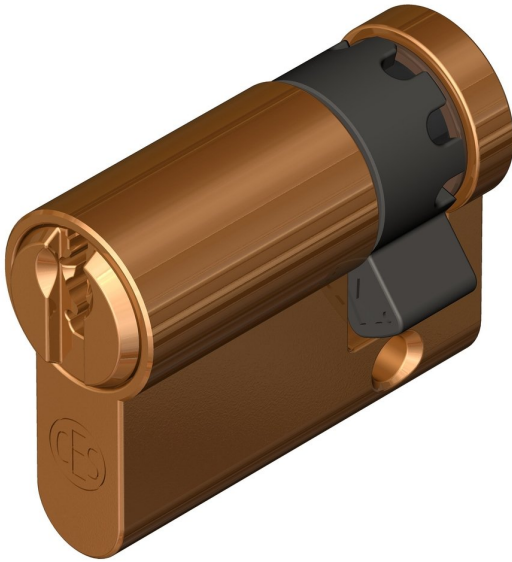

Euro profile single cylinder

Product image

Dimensions drawing (DIM)

Reference

FCY001 PCU

Material

Brass

Finish

Trad polished copper

Description

6 pin Franchi unique key section
 Available master keyed, to pass, or standard differ
 3,5mm increased thickness nickel silver keys
 Optional register security card
 Tested to EN 1303 : 2005
 Compatible with other Franchi cylinder shapes