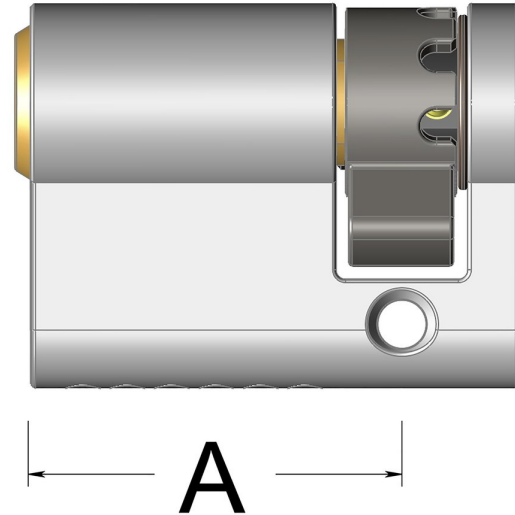

Euro profile single cylinder

Product image

Dimensions drawing (DIM)

Reference

FCY001 PCU

Material

Brass

Finish

Trad polished copper

Description

6 pin Franchi unique key section
 Available master keyed, to pass, or standard differ
 3,5mm increased thickness nickel silver keys
 Optional register security card
 Tested to EN 1303 : 2005
 Compatible with other Franchi cylinder shapes