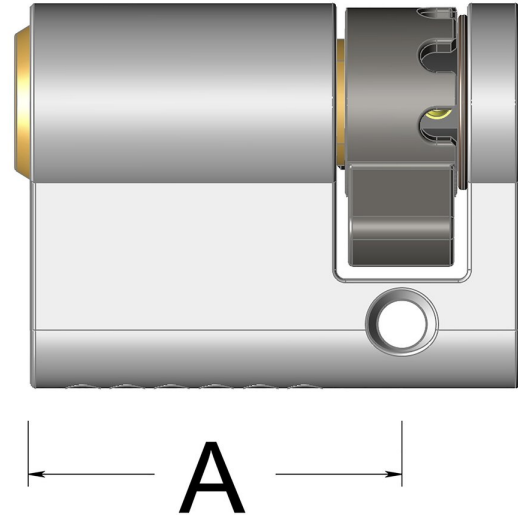

## Euro profile single cylinder

Product image

Dimensions drawing (DIM)

**Reference**

FCY001 C640

**Material**

Brass

**Finish**

LC640 sunset bronze

**Description**

6 pin Franchi unique key section  
 Available master keyed, to pass, or standard differ  
 3,5mm increased thickness nickel silver keys  
 Optional register security card  
 Tested to EN 1303 : 2005  
 Compatible with other Franchi cylinder shapes