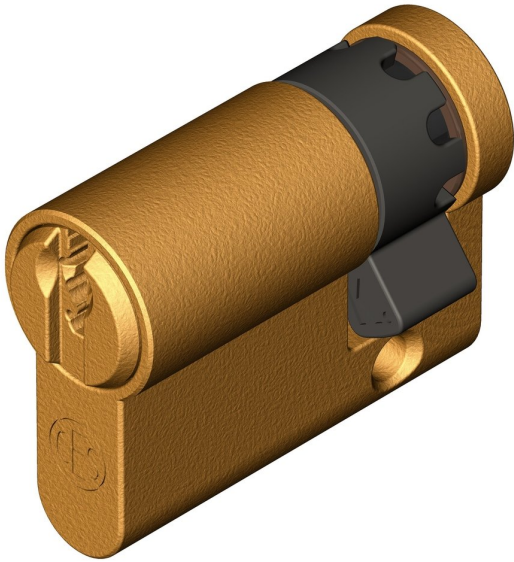

## Euro profile single cylinder

Product image

Dimensions drawing (DIM)

**Reference**

FCY001 C640

**Material**

Brass

**Finish**

LC640 sunset bronze

**Description**

6 pin Franchi unique key section  
 Available master keyed, to pass, or standard differ  
 3,5mm increased thickness nickel silver keys  
 Optional register security card  
 Tested to EN 1303 : 2005  
 Compatible with other Franchi cylinder shapes