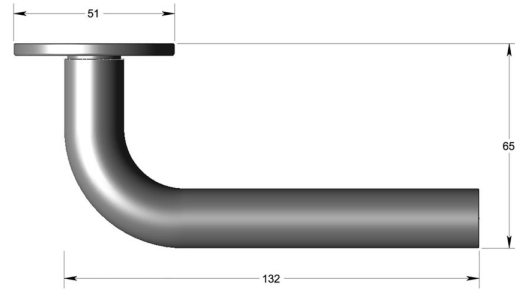

Straight lever handle 19mm dia on round rose

Product image

Dimensions drawing (DIM)

Reference

FL102 19 RR4 MBZ

Finish

Incasa medium bronze

Material

Brass

Backplate

RR4

Description

19mm dia solid round section handle
 Concealed fixing
 High performance bearing rose
 Back to back fixings
 Conforms to EN1906 high usage
 Suitable for use on fire doors