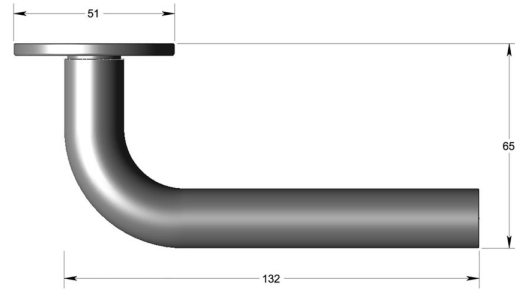

Straight lever handle 19mm dia on round rose

Product image

Dimensions drawing (DIM)

Reference

FL102 19 RR4 ABR

Finish

Incasa antique brass

Material

Brass

Backplate

RR4

Description

19mm dia solid round section handle
 Concealed fixing
 High performance bearing rose
 Back to back fixings
 Conforms to EN1906 high usage
 Suitable for use on fire doors