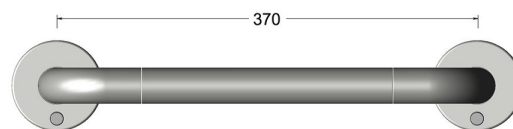

## Straight grab rail

Product image

Dimensions drawing (DIM)

**Reference**

FGR121 370 SPVDBZ

**Finish**

Incasa satin PVD bronze

**Material**

Stainless steel 316

**Length**

370mm

**Description**

Heavy duty straight grab rail  
Concealed fixings  
150kg weight capacity  
Conforms to EN 12182  
Fixing packs available for most wall constructions