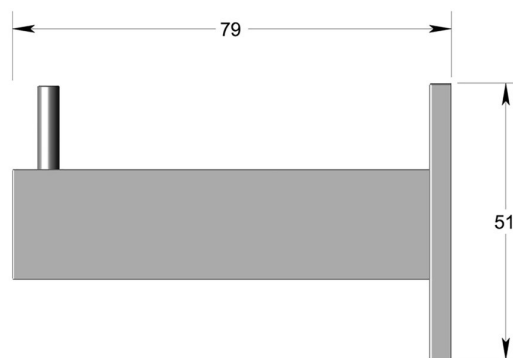

## 75mm square coat hook on ros

Product image

Dimensions drawing (DIM)

**Reference**

FCH014 ABR

**Material**

Brass

**Finish**

Incasa antique brass

**Description**

Solid coat hook with pin  
 Concealed fixing  
 Square rose