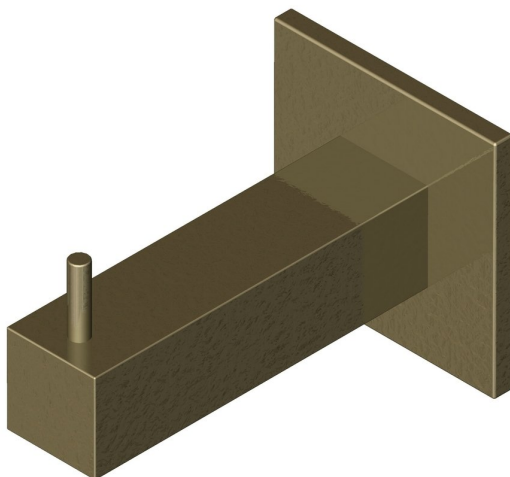

## 75mm square coat hook on ros

Product image

Dimensions drawing (DIM)

**Reference**

FCH014 ABR

**Material**

Brass

**Finish**

Incasa antique brass

**Description**

Solid coat hook with pin  
 Concealed fixing  
 Square rose