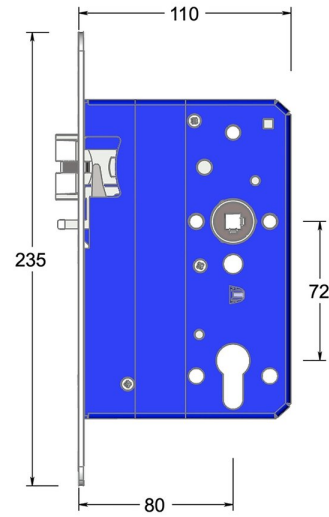

Mortice night latch with antitrust and triple latch

Product image

Dimensions drawing (DIM)

Reference

FTL007R 80 C690

Finish

LC690 midnight black

Forend shape

Rounded forend

Material

Stainless steel 316

Backset

80mm backset

Description

Low friction triple latchbolt for reduced closing force
Bushed TENAX clamped follower
Holed for euro profile cylinder
Anti-thrust bolt
Multiple backsets to suit different door stiles
Tested to EN 12209 grade X
Suitable for timber fire doors up to FD120
Certifire tested
UKCA marked