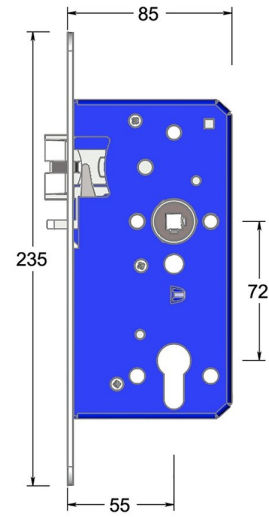

Mortice night latch with antitrust and triple latch

Product image

Dimensions drawing (DIM)

Reference

FTL007R 55 C690

Finish

LC690 midnight black

Forend shape

Rounded forend

Material

Stainless steel 316

Backset

55mm backset

Description

Low friction triple latchbolt for reduced closing force
Bushed TENAX clamped follower
Holed for euro profile cylinder
Anti-thrust bolt
Multiple backsets to suit different door stiles
Tested to EN 12209 grade X
Suitable for timber fire doors up to FD120
Certifire tested
UKCA marked