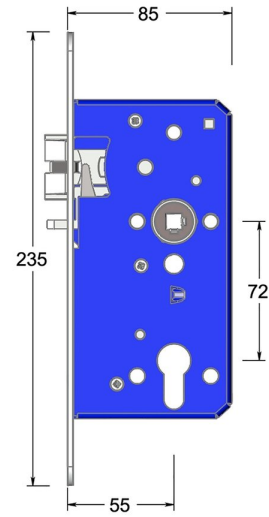

Mortice night latch with antitrust and triple latch

Product image

Dimensions drawing (DIM)

Reference

FTL007R 55 C680

Finish

LC680 dusk grey

Forend shape

Rounded forend

Material

Stainless steel 316

Backset

55mm backset

Description

Low friction triple latchbolt for reduced closing force
Bushed TENAX clamped follower
Holed for euro profile cylinder
Anti-thrust bolt
Multiple backsets to suit different door stiles
Tested to EN 12209 grade X
Suitable for timber fire doors up to FD120
Certifire tested
UKCA marked