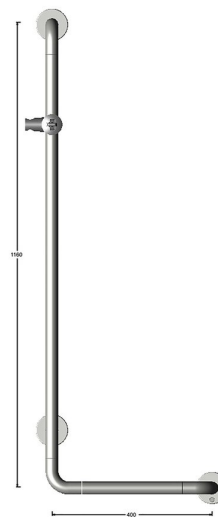

L shaped grab rail with shower attachment

Product image

Dimensions drawing (DIM)

Reference

FGR132 400 PSS

Finish

Incasa polished stainless steel

Material

Stainless steel 316

Length

400mm

Description

Heavy L shaped grab rail
 With shower attachment
 Concealed fixings
 150kg weight capacity
 Conforms to EN 12182
 Fixing packs available for most wall constructions