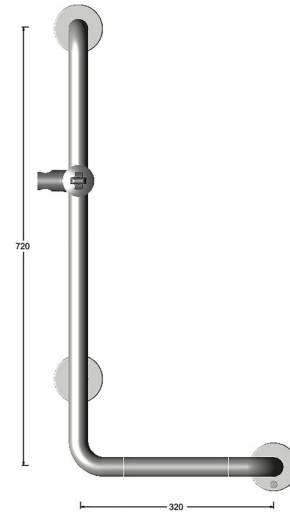

## L shaped grab rail with shower attachment

Product image

Dimensions drawing (DIM)

**Reference**

FGR132 320 SPVDBK

**Finish**

Incasa satin PVD black

**Material**

Stainless steel 316

**Length**

320mm

**Description**

Heavy L shaped grab rail  
 With shower attachment  
 Concealed fixings  
 150kg weight capacity  
 Conforms to EN 12182  
 Fixing packs available for most wall constructions