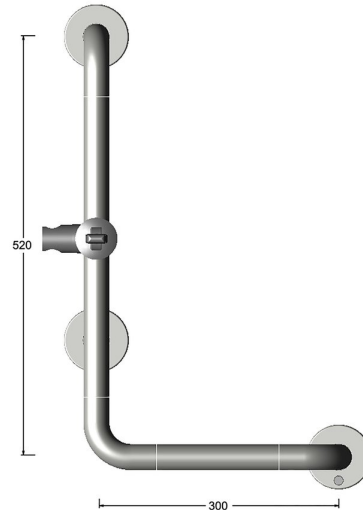

L shaped grab rail with shower attachment

Product image

Dimensions drawing (DIM)

Reference

FGR132 300 SPVDCU

Finish

Incasa satin PVD copper

Material

Stainless steel 316

Length

300mm

Description

Heavy L shaped grab rail
 With shower attachment
 Concealed fixings
 150kg weight capacity
 Conforms to EN 12182
 Fixing packs available for most wall constructions