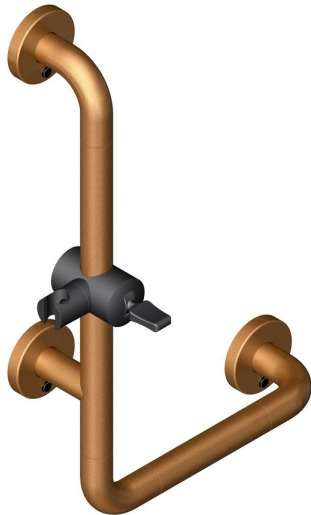

L shaped grab rail with shower attachment

Product image

Dimensions drawing (DIM)

Reference

FGR132 300 SPVDCU

Finish

Incasa satin PVD copper

Material

Stainless steel 316

Length

300mm

Description

Heavy L shaped grab rail
 With shower attachment
 Concealed fixings
 150kg weight capacity
 Conforms to EN 12182
 Fixing packs available for most wall constructions