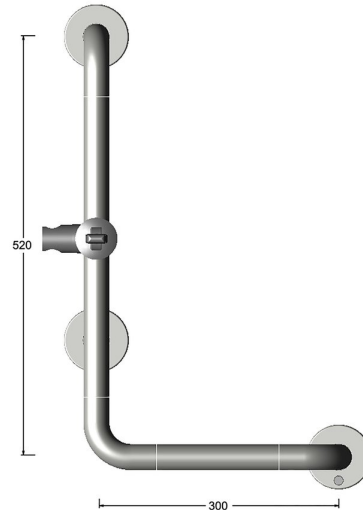

L shaped grab rail with shower attachment

Product image

Dimensions drawing (DIM)

Reference

FGR132 300 SPVDBK

Finish

Incasa satin PVD black

Material

Stainless steel 316

Length

300mm

Description

Heavy L shaped grab rail
 With shower attachment
 Concealed fixings
 150kg weight capacity
 Conforms to EN 12182
 Fixing packs available for most wall constructions