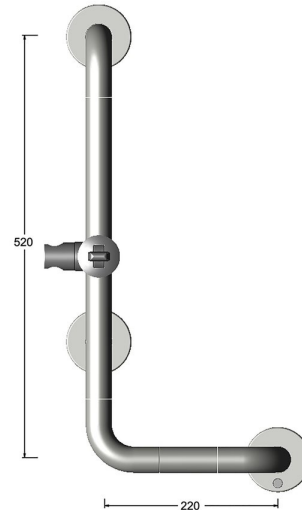

L shaped grab rail with shower attachment

Product image

Dimensions drawing (DIM)

Reference

FGR132 220 SPVDCU

Finish

Incasa satin PVD copper

Material

Stainless steel 316

Length

220mm

Description

Heavy L shaped grab rail
With shower attachment
Concealed fixings
150kg weight capacity
Conforms to EN 12182
Fixing packs available for most wall constructions