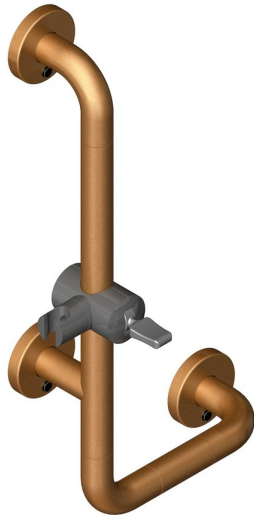

L shaped grab rail with shower attachment

Product image

Dimensions drawing (DIM)

Reference

FGR132 220 SPVDCU

Finish

Incasa satin PVD copper

Material

Stainless steel 316

Length

220mm

Description

Heavy L shaped grab rail
With shower attachment
Concealed fixings
150kg weight capacity
Conforms to EN 12182
Fixing packs available for most wall constructions