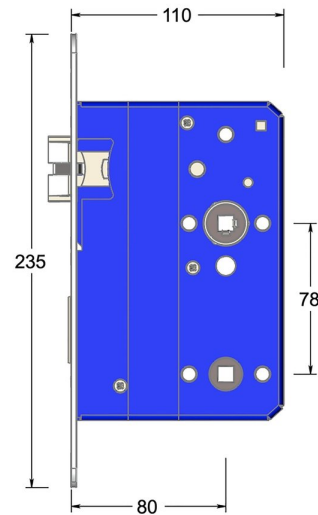

## Mortice bathroom lock with triple latch

Product image

Dimensions drawing (DIM)

**Reference**

FTL005R 80 SPVDBZ

**Finish**

Incasa satin PVD bronze

**Forend shape**

Rounded forend

**Description**

Low friction triple latchbolt for reduced closing force  
 Bushed TENAX clamped follower  
 With 8mm follower for WC set  
 Multiple backsets to suit different door stiles  
 Tested to EN 12209 grade X  
 Suitable for timber fire doors up to FD120  
 Certifire tested  
 UKCA marked

**Material**

Stainless steel 316

**Backset**

80mm backset