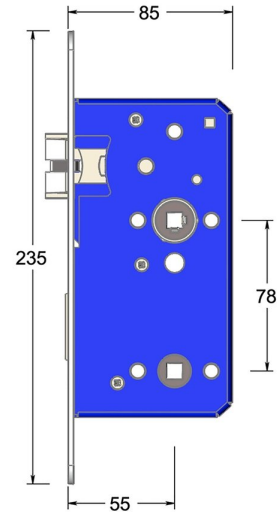

Mortice bathroom lock with triple latch

Product image

Dimensions drawing (DIM)

Reference

FTL005R 55 SPVDBZ

Finish

Incasa satin PVD bronze

Forend shape

Rounded forend

Description

Low friction triple latchbolt for reduced closing force
 Bushed TENAX clamped follower
 With 8mm follower for WC set
 Multiple backsets to suit different door stiles
 Tested to EN 12209 grade X
 Suitable for timber fire doors up to FD120
 Certifire tested
 UKCA marked

Material

Stainless steel 316

Backset

55mm backset