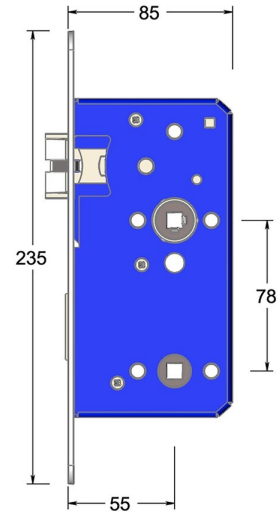

Mortice bathroom lock with triple latch

Product image

Dimensions drawing (DIM)

Reference

FTL005R 55 PPVDCU

Finish

Incasa polished PVD copper

Forend shape

Rounded forend

Description

Low friction triple latchbolt for reduced closing force
 Bushed TENAX clamped follower
 With 8mm follower for WC set
 Multiple backsets to suit different door stiles
 Tested to EN 12209 grade X
 Suitable for timber fire doors up to FD120
 Certifire tested
 UKCA marked

Material

Stainless steel 316

Backset

55mm backset