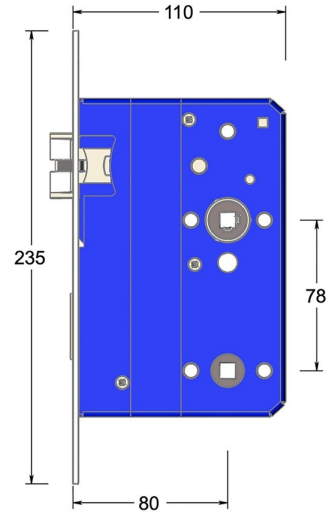

## Mortice bathroom lock with triple latch

Product image

Dimensions drawing (DIM)

**Reference**

FTL005S 80 C640

**Finish**

LC640 sunset bronze

**Forend shape**

Square forend

**Description**

Low friction triple latchbolt for reduced closing force  
 Bushed TENAX clamped follower  
 With 8mm follower for WC set  
 Multiple backsets to suit different door stiles  
 Tested to EN 12209 grade X  
 Suitable for timber fire doors up to FD120  
 Certifire tested  
 UKCA marked

**Material**

Stainless steel 316

**Backset**

80mm backset