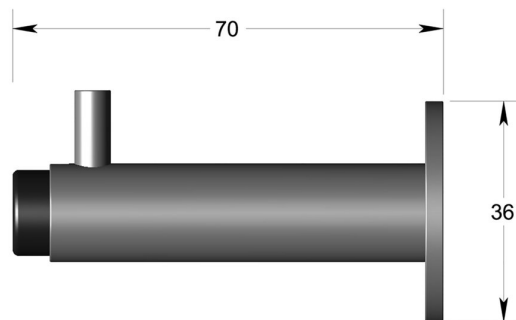

70mm buffered coat hook on rose

Product image

Dimensions drawing (DIM)

Reference

FCH006 PB

Material

Brass

Finish

Incasa polished brass

Description

Solid coat hook
 Black rubber buffer
 Concealed fixing
 Circularrose