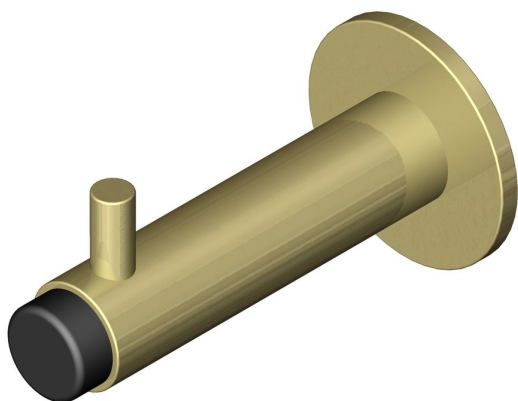

70mm buffered coat hook on rose

Product image

Dimensions drawing (DIM)

Reference

FCH006 PB

Material

Brass

Finish

Incasa polished brass

Description

Solid coat hook
 Black rubber buffer
 Concealed fixing
 Circularrose