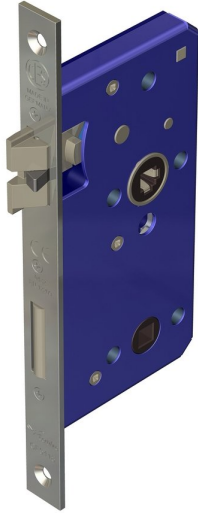

Mortice bathroom lock with triple latch

Product image

Dimensions drawing (DIM)

Reference

FTL005S 55 PSS

Finish

Incasa polished stainless steel

Forend shape

Square forend

Description

Low friction triple latchbolt for reduced closing force
 Bushed TENAX clamped follower
 With 8mm follower for WC set
 Multiple backsets to suit different door stiles
 Tested to EN 12209 grade X
 Suitable for timber fire doors up to FD120
 Certifire tested
 UKCA marked

Material

Stainless steel 316

Backset

55mm backset