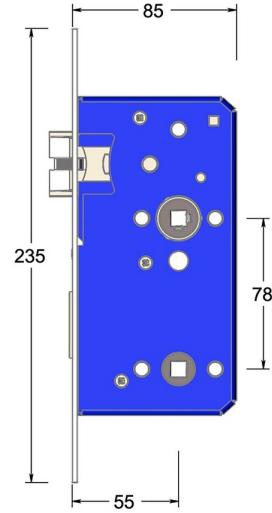

Mortice bathroom lock with triple latch

Product image

Dimensions drawing (DIM)

Reference

FTL005S 55 PSS

Finish

Incasa polished stainless steel

Forend shape

Square forend

Description

Low friction triple latchbolt for reduced closing force
 Bushed TENAX clamped follower
 With 8mm follower for WC set
 Multiple backsets to suit different door stiles
 Tested to EN 12209 grade X
 Suitable for timber fire doors up to FD120
 Certifire tested
 UKCA marked

Material

Stainless steel 316

Backset

55mm backset