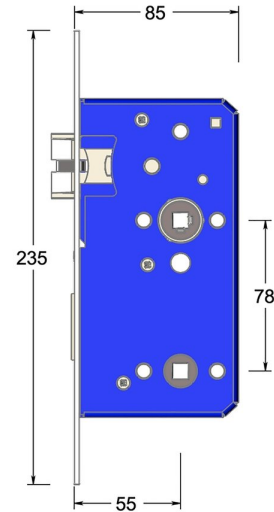

Mortice bathroom lock with triple latch

Product image

Dimensions drawing (DIM)

Reference

FTL005S 55 PPVDBZ

Finish

Incasa polished PVD bronze

Forend shape

Square forend

Description

Low friction triple latchbolt for reduced closing force
 Bushed TENAX clamped follower
 With 8mm follower for WC set
 Multiple backsets to suit different door stiles
 Tested to EN 12209 grade X
 Suitable for timber fire doors up to FD120
 Certifire tested
 UKCA marked

Material

Stainless steel 316

Backset

55mm backset