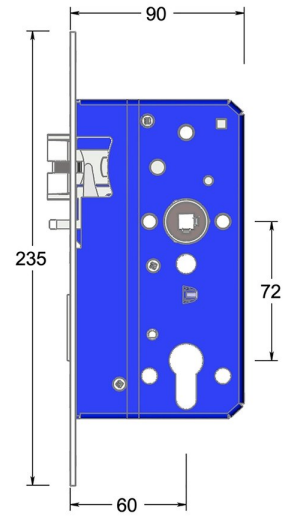

Mortice euro profile sashlock with anti-thrust and triple latch

Product image

Dimensions drawing (DIM)

Reference

FTL003S 60 PSS

Finish

Incasa polished stainless steel

Forend shape

Square forend

Material

Stainless steel 316

Backset

60mm backset

Description

Low friction triple latchbolt for reduced closing force
Bushed TENAX clamped follower
Holed for euro profile cylinder
Anti-thrust bolt
Multiple backsets to suit different door stiles
Tested to EN 12209 grade X
Suitable for timber fire doors up to FD120
Certifire tested
UKCA marked