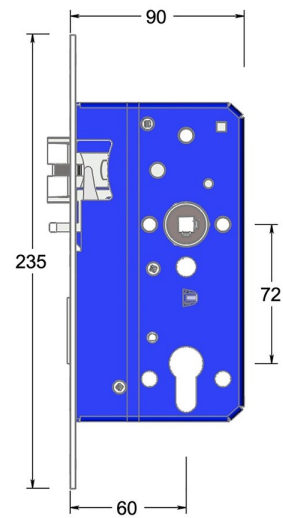

## Mortice euro profile sashlock with anti-thrust and triple latch

Product image

Dimensions drawing (DIM)

**Reference**

FTL003S 60 C690

**Finish**

LC690 midnight black

**Forend shape**

Square forend

**Material**

Stainless steel 316

**Backset**

60mm backset

**Description**

---

Low friction triple latchbolt for reduced closing force  
Bushed TENAX clamped follower  
Holed for euro profile cylinder  
Anti-thrust bolt  
Multiple backsets to suit different door stiles  
Tested to EN 12209 grade X  
Suitable for timber fire doors up to FD120  
Certifire tested  
UKCA marked