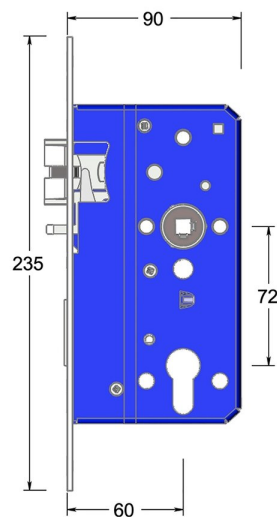

## Mortice euro profile sashlock with anti-thrust and triple latch

Product image

Dimensions drawing (DIM)

**Reference**

FTL003S 60 C690

**Finish**

LC690 midnight black

**Forend shape**

Square forend

**Material**

Stainless steel 316

**Backset**

60mm backset

**Description**

---

Low friction triple latchbolt for reduced closing force  
Bushed TENAX clamped follower  
Holed for euro profile cylinder  
Anti-thrust bolt  
Multiple backsets to suit different door stiles  
Tested to EN 12209 grade X  
Suitable for timber fire doors up to FD120  
Certifire tested  
UKCA marked