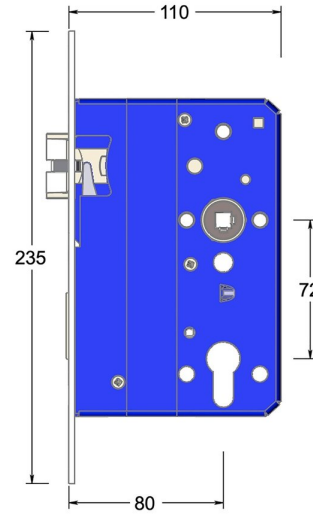

Mortice euro profile sashlock with triple latch

Product image

Dimensions drawing (DIM)

Reference

FTL002S 80 C680

Finish

LC680 dusk grey

Forend shape

Square forend

Material

Stainless steel 316

Backset

80mm backset

Description

Low friction triple latchbolt for reduced closing force
 Bushed TENAX clamped follower
 Holed for euro profile cylinder
 Multiple backsets to suit different door stiles
 Tested to EN 12209 grade X
 Suitable for timber fire doors up to FD120
 Certifire tested
 UKCA marked