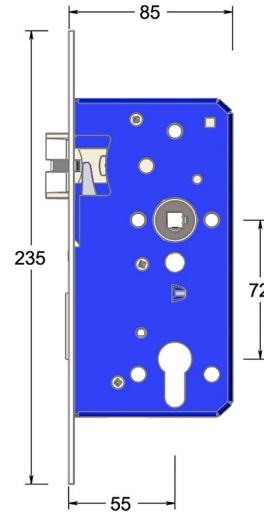

Mortice euro profile sashlock with triple latch

Product image

Dimensions drawing (DIM)

Reference

FTL002S 55 SPVDBZ

Finish

Incasa satin PVD bronze

Forend shape

Square forend

Material

Stainless steel 316

Backset

55mm backset

Description

Low friction triple latchbolt for reduced closing force
 Bushed TENAX clamped follower
 Holed for euro profile cylinder
 Multiple backsets to suit different door stiles
 Tested to EN 12209 grade X
 Suitable for timber fire doors up to FD120
 Certifire tested
 UKCA marked