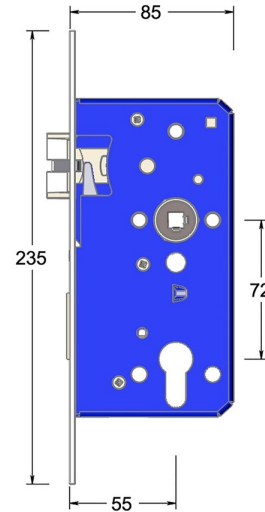

Mortice euro profile sashlock with triple latch

Product image

Dimensions drawing (DIM)

Reference

FTL002S 55 PSS

Finish

Incasa polished stainless steel

Forend shape

Square forend

Description

Low friction triple latchbolt for reduced closing force
 Bushed TENAX clamped follower
 Holed for euro profile cylinder
 Multiple backsets to suit different door stiles
 Tested to EN 12209 grade X
 Suitable for timber fire doors up to FD120
 Certifire tested
 UKCA marked

Material

Stainless steel 316

Backset

55mm backset