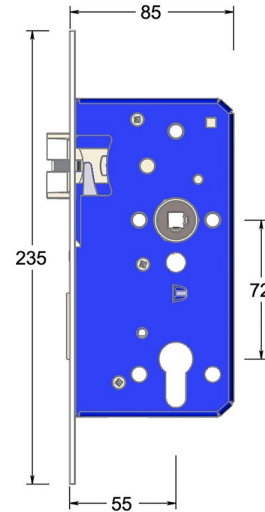

Mortice euro profile sashlock with triple latch

Product image

Dimensions drawing (DIM)

Reference

FTL002S 55 C690

Finish

LC690 midnight black

Forend shape

Square forend

Description

Low friction triple latchbolt for reduced closing force
 Bushed TENAX clamped follower
 Holed for euro profile cylinder
 Multiple backsets to suit different door stiles
 Tested to EN 12209 grade X
 Suitable for timber fire doors up to FD120
 Certifire tested
 UKCA marked

Material

Stainless steel 316

Backset

55mm backset